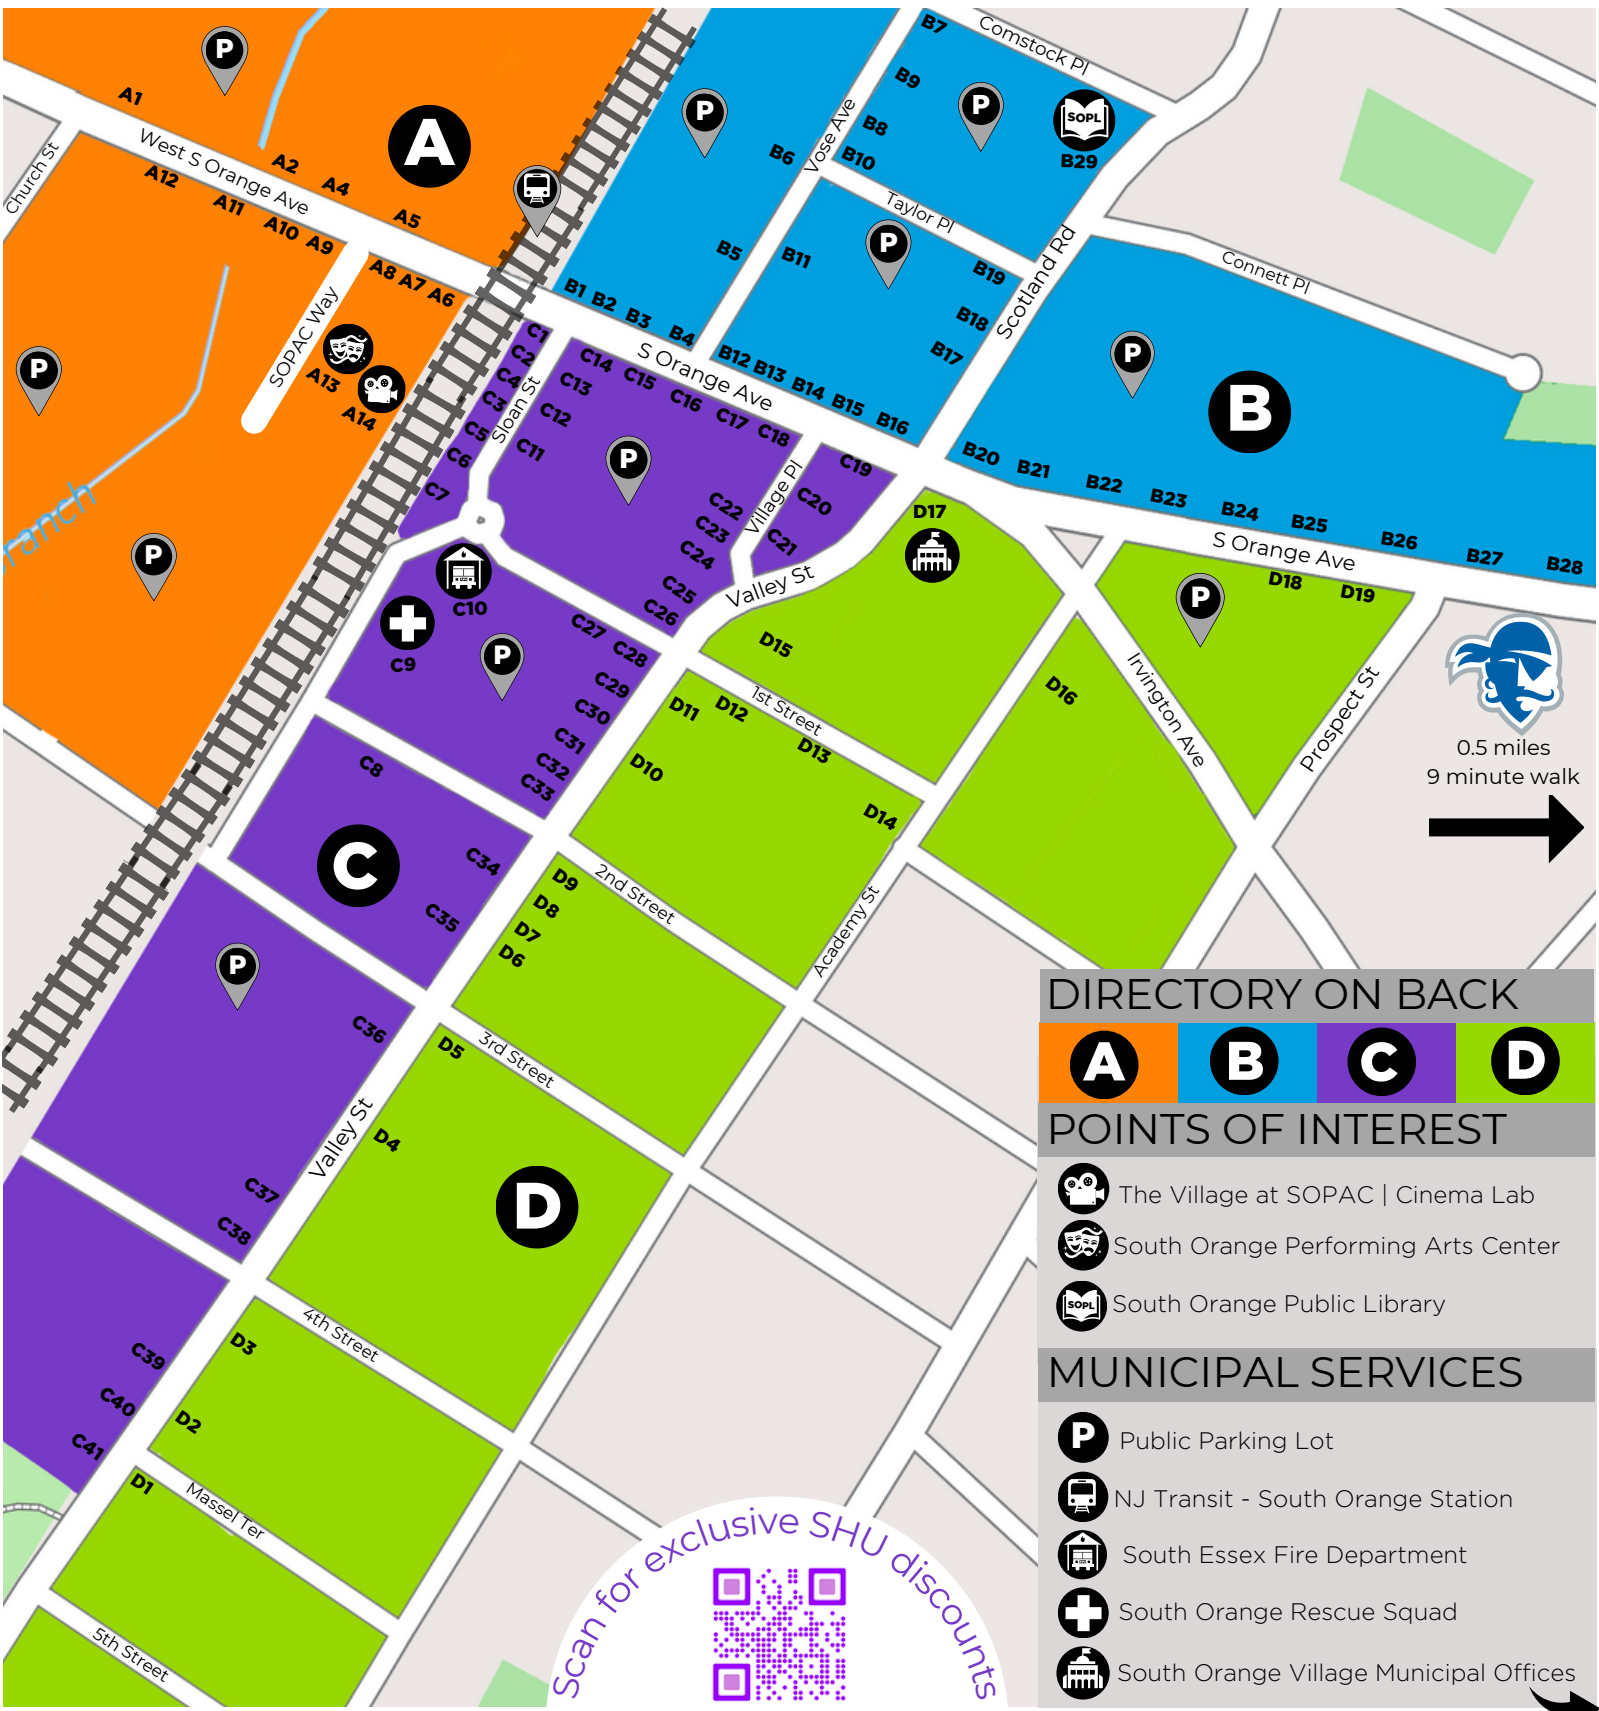

SETON HALL

SHOP | DINE | EXPERIENCE

SOUTH ORANGE DOWNTOWN

[@southorangedowntown](#)
[southorangedowntown.org](#)

DIRECTORY ON BACK

POINTS OF INTEREST

- The Village at SOPAC | Cinema Lab
- South Orange Performing Arts Center
- South Orange Public Library

DRY CLEANERS | TAILORS

A4 Lee's Cleaners

ENTERTAINMENT | NIGHTLIFE

A13 SOPAC
A14 The Village at SOPAC

FOOD

A5 BGR
A6 Tito's Burritos & Wings
A8 Bunny's Sports Bar
A9 The Order
A10 Ariyoshi
A12 Reservoir Restaurant
A12 Martin's Pretzels

C19 Garden of Edith

FOOD

C1 Village Diner
C2 Cold Stone Creamery
C6 Starbucks
C7 Cait & Abby's Bakery
C11 Miti Miti Latin Street Food
C14 Dunkin Donuts
C15 Hot Bagels Abroad
C16 Grid Iron Waffle Shop
C19 Chipoba
C20 Lucky Fortune
C21 Pandang

FOOD

B1 Ashley Marketplace
B1 Osteria Del Corso
B3 Gaslight
B4 Village Trattoria
B10 Giorgio's Ristorante
B11 Three Daughters Bakery
B12 Chris's Family Diner
B20 Village Hall Restaurant
B20 The Pumphouse Beer Garden
B21 Carvel
B22 Bayleaf Indian Restaurant
B23 The Dancing Blender
B23 Sonny's Bagels
B23 BBQ Cafeteria Brazilian
B23 Sakura Teriyaki
B25 New Great Wall
B25 Pirate's Pizza